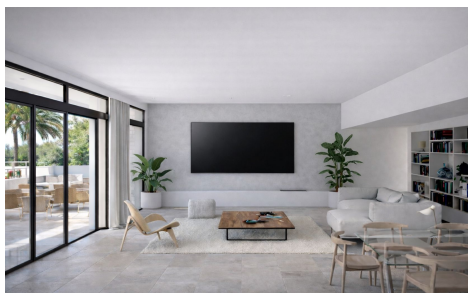

MLS506981209

Villa in Benitachell

€1,575,000

4

3

280m²

890m²

Luxury villa development for sale in Benitachell, Cumbre del Sol. 4 bedrooms, sea views, large swimming pool and close to Lady Elizabeth School. This luxury villa development in Benitachell (Cumbre del Sol) offers an attractive opportunity for buyers wishing to build a contemporary villa in a central location, close to Lady Elizabeth International School. Description The villa is spread over two levels and has a practical layout. On the main floor, there is a spacious living and dining room with an open-plan kitchen, featuring a breakfast bar and utility room. The master bedroom has a dressing room and an en-suite bathroom. There is also a second bedroom with an en-suite...(Ask for More Details!)