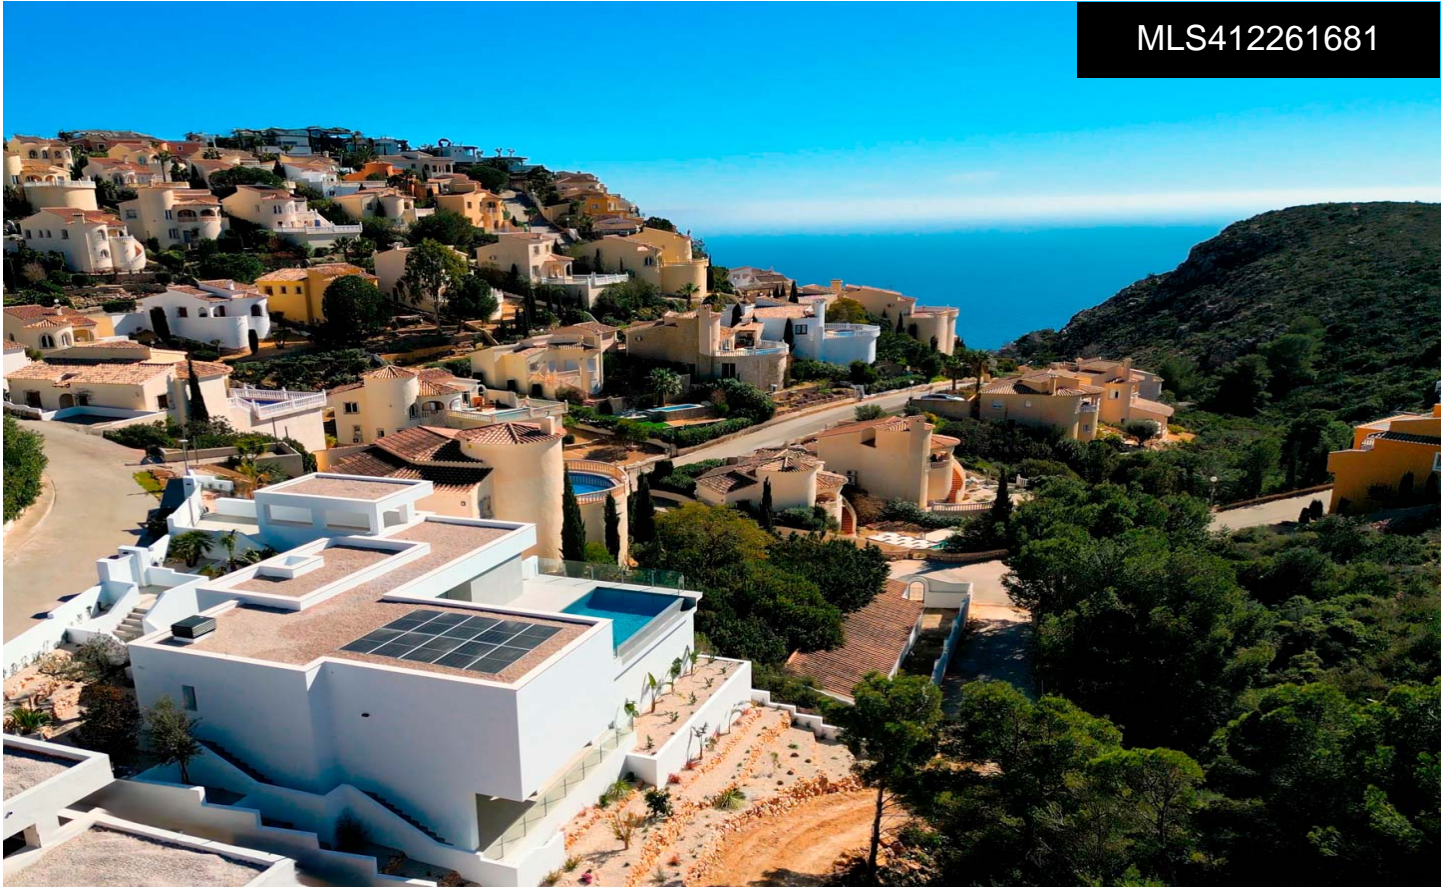

## Villa in Benitachell

€1,300,000

4

5

215m<sup>2</sup>

813m<sup>2</sup>

Located in the prestigious residential area of Cumbre del Sol, this elegant villa combines contemporary architecture with a strong connection to the Mediterranean surroundings and native vegetation, offering open views and a desirable southwest orientation. It is designed to maximise light, space and the connection between indoor and outdoor areas. The property is distributed over two levels, with the main living area located entirely on the upper floor, offering the convenience of single-level living. This level includes three double bedrooms, one of them with en-suite bathroom and direct access to the terrace. The living room, dining area and kitchen are arranged in an open-plan layout, with generous proportions and direct...(Ask for More Details!)