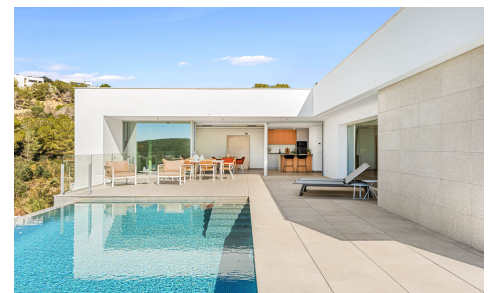

## Villa in Benitachell

€1,300,000

4

5

215m<sup>2</sup>

813m<sup>2</sup>

Located in the prestigious residential area of Cumbre del Sol, this elegant villa combines contemporary architecture with a strong connection to the Mediterranean surroundings and native vegetation, offering open views and a desirable southwest orientation. It is designed to maximise light, space and the connection between indoor and outdoor areas. The property is distributed over two levels, with the main living area located entirely on the upper floor, offering the convenience of single-level living. This level includes three double bedrooms, one of them with en-suite bathroom and direct access to the terrace. The living room, dining area and kitchen are arranged in an open-plan layout, with generous proportions and direct...(Ask for More Details!)