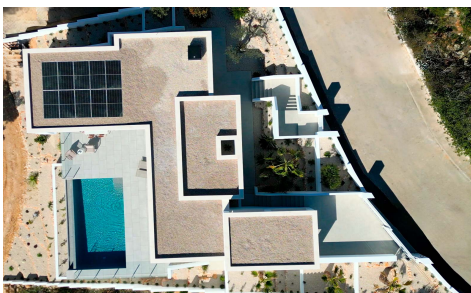

## Villa in Benitachell

€1,300,000

4

5

215m<sup>2</sup>

813m<sup>2</sup>

Located in the prestigious residential area of Cumbre del Sol, this elegant villa combines contemporary architecture with a strong connection to the Mediterranean surroundings and native vegetation, offering open views and a desirable southwest orientation. It is designed to maximise light, space and the connection between indoor and outdoor areas. The property is distributed over two levels, with the main living area located entirely on the upper floor, offering the convenience of single-level living. This level includes three double bedrooms, one of them with en-suite bathroom and direct access to the terrace. The living room, dining area and kitchen are arranged in an open-plan layout, with generous proportions and direct...(Ask for More Details!)