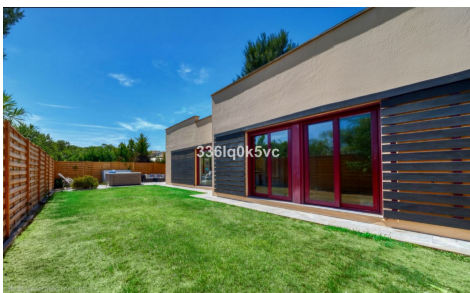

MLS585146896

3361q0k5vc

**Villa in Benahavis**

**€550,000**

3361q0k5vc

3361q0k5vc

3

2

138m<sup>2</sup>

320m<sup>2</sup>

Exclusive Detached Villa with Private Jacuzzi â€“ Parque BotÃ¡nico, BenahavÃ©s- Located in the secure and prestigious hills of BenahavÃ©s, this charming detached family home offers the perfect blend of Mediterranean tranquility and resort-style luxury. Situated within the sought-after Parque BotÃ¡nico Las Lomas del Guadalmina urbanization, this property is designed for those seeking privacy and a high quality of life. +2Your Private Sanctuary This villa is designed for comfort, ease of use, and maximum privacy: Single-Level Living: The home features a practical layout all on one floor, providing seamless flow between living areas. Spacious Plot: The property sits on a private plot of 320 m 2 . Generous Living Space: It boasts a total...(Ask for More Details!)