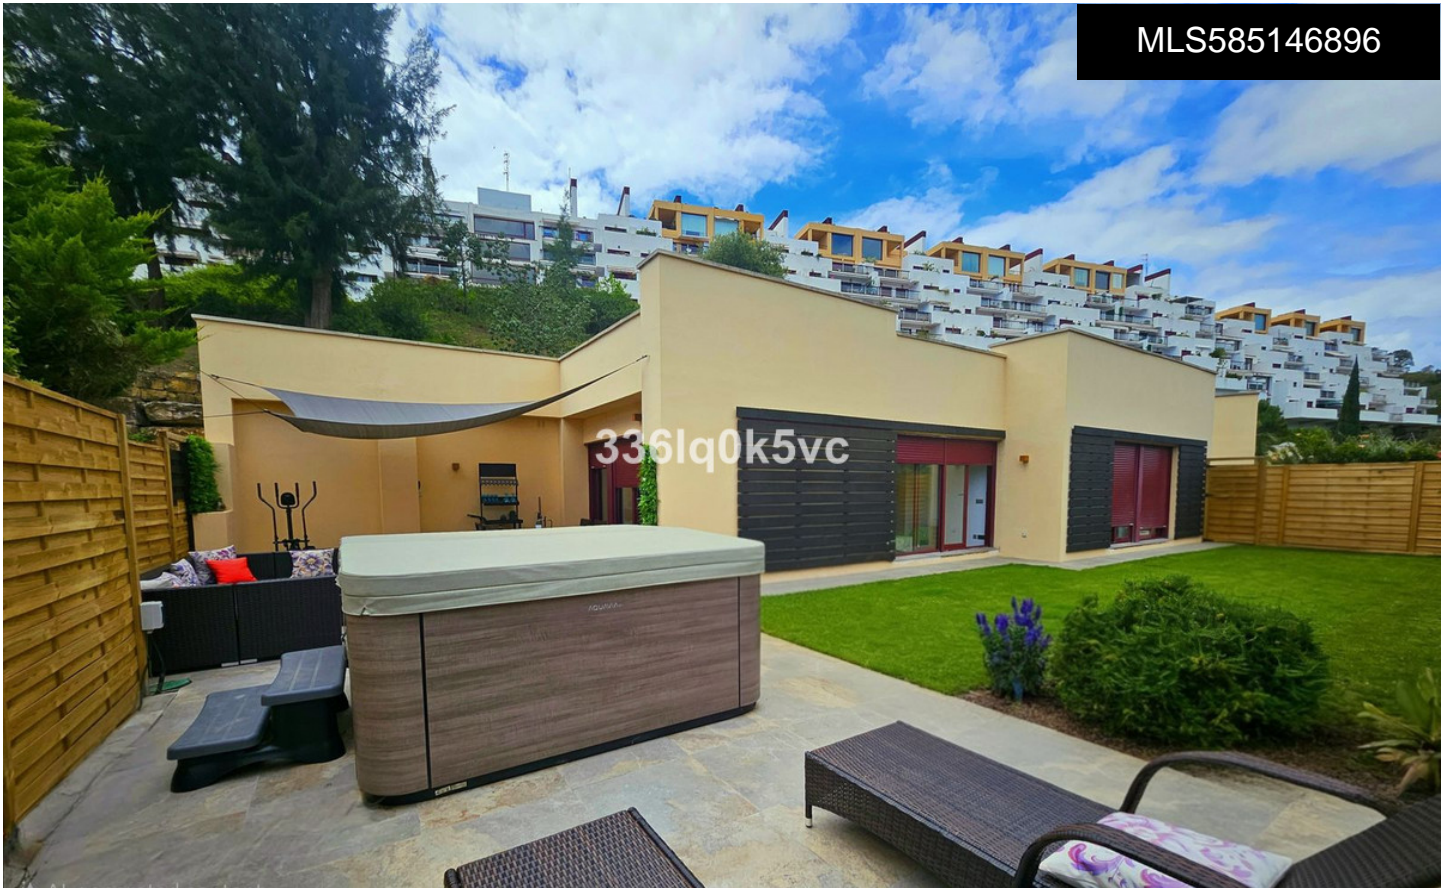

MLS585146896

3361q0k5vc

**Villa in Benahavis**

**€550,000**

3361q0k5vc

3361q0k5vc

3

2

138m<sup>2</sup>

320m<sup>2</sup>

Exclusive Detached Villa with Private Jacuzzi â€“ Parque BotÃ¡nico, BenahavÃ©s- Located in the secure and prestigious hills of BenahavÃ©s, this charming detached family home offers the perfect blend of Mediterranean tranquility and resort-style luxury. Situated within the sought-after Parque BotÃ¡nico Las Lomas del Guadalmina urbanization, this property is designed for those seeking privacy and a high quality of life. +2Your Private Sanctuary This villa is designed for comfort, ease of use, and maximum privacy: Single-Level Living: The home features a practical layout all on one floor, providing seamless flow between living areas. Spacious Plot: The property sits on a private plot of 320 m 2 . Generous Living Space: It boasts a total...(Ask for More Details!)