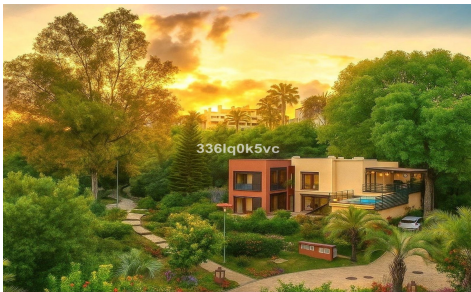

MLS915574928

336lq0k5vc

Villa in Benahavis **€699,000**

4

5

285m²

N/A

Maximum privacy and spectacular views in the best located villa in Parque Botánico. This detached villa enjoys the best location in the entire resort, in an elevated position, with no direct neighbors and with light throughout the day. It offers absolute privacy and incredible views of the forest and mountains. The house stands out for its spaciousness and a very comfortable distribution. The main living room opens onto a sunny terrace from which you can access the private elevated pool, equipped with hydromassage jets. It is a perfect space to relax, share moments and enjoy the natural environment in total privacy. The kitchen is modern and functional. The rest area includes...(Ask for More Details!)