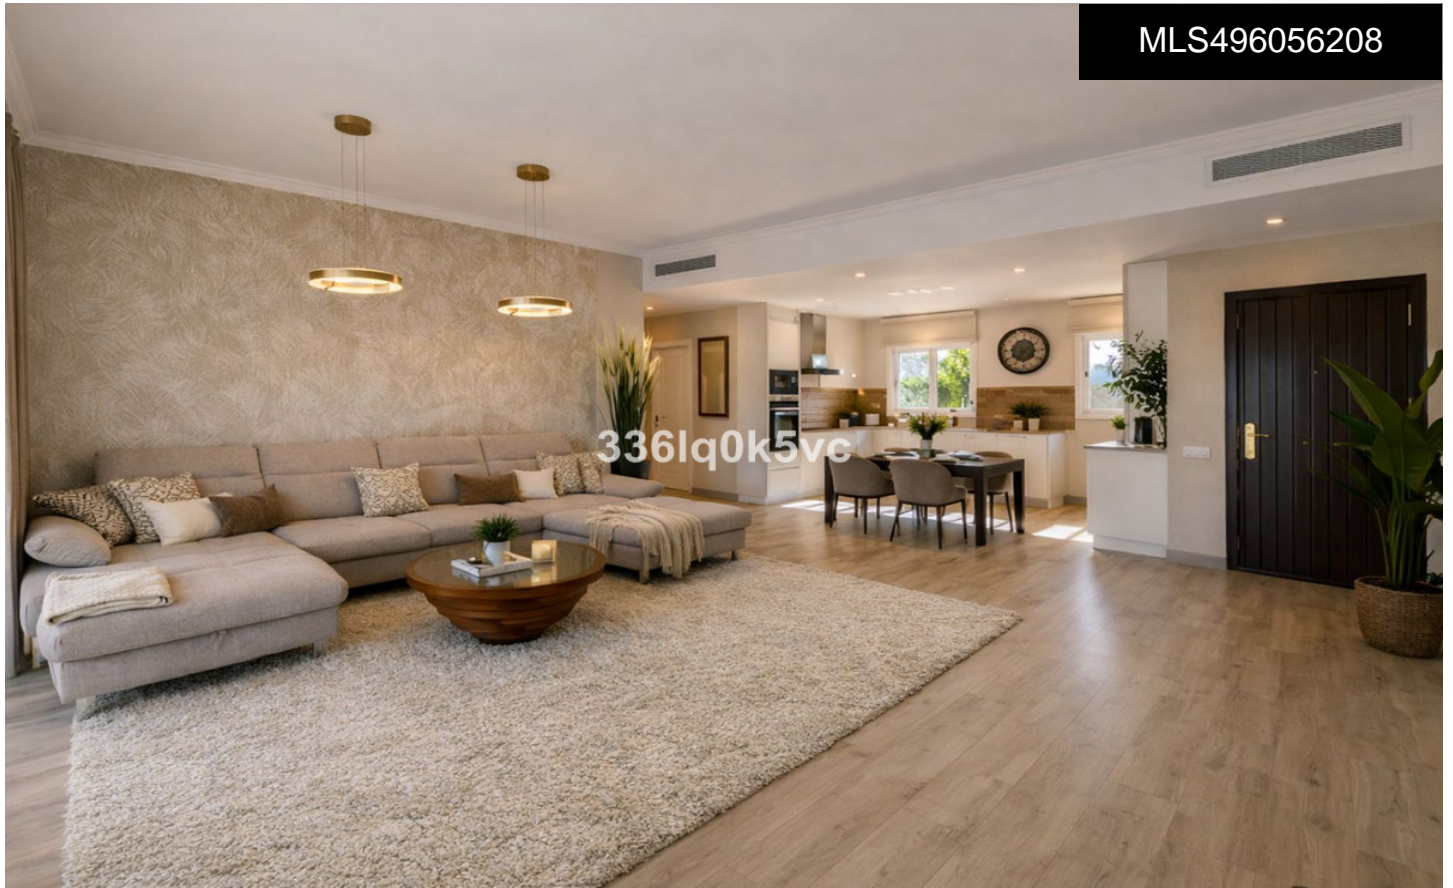

MLS496056208

3361q0k5vc

Penthouse in Benahavis

€699,000