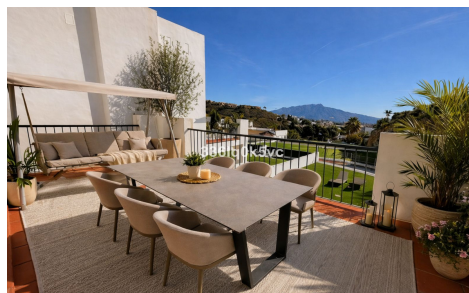

3361q0k5vc