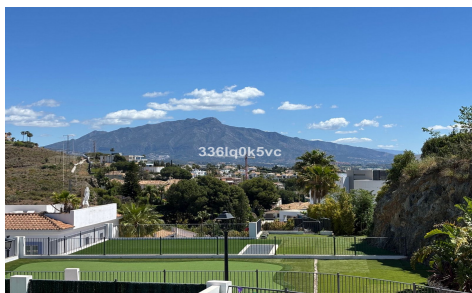

3361q0k5vc